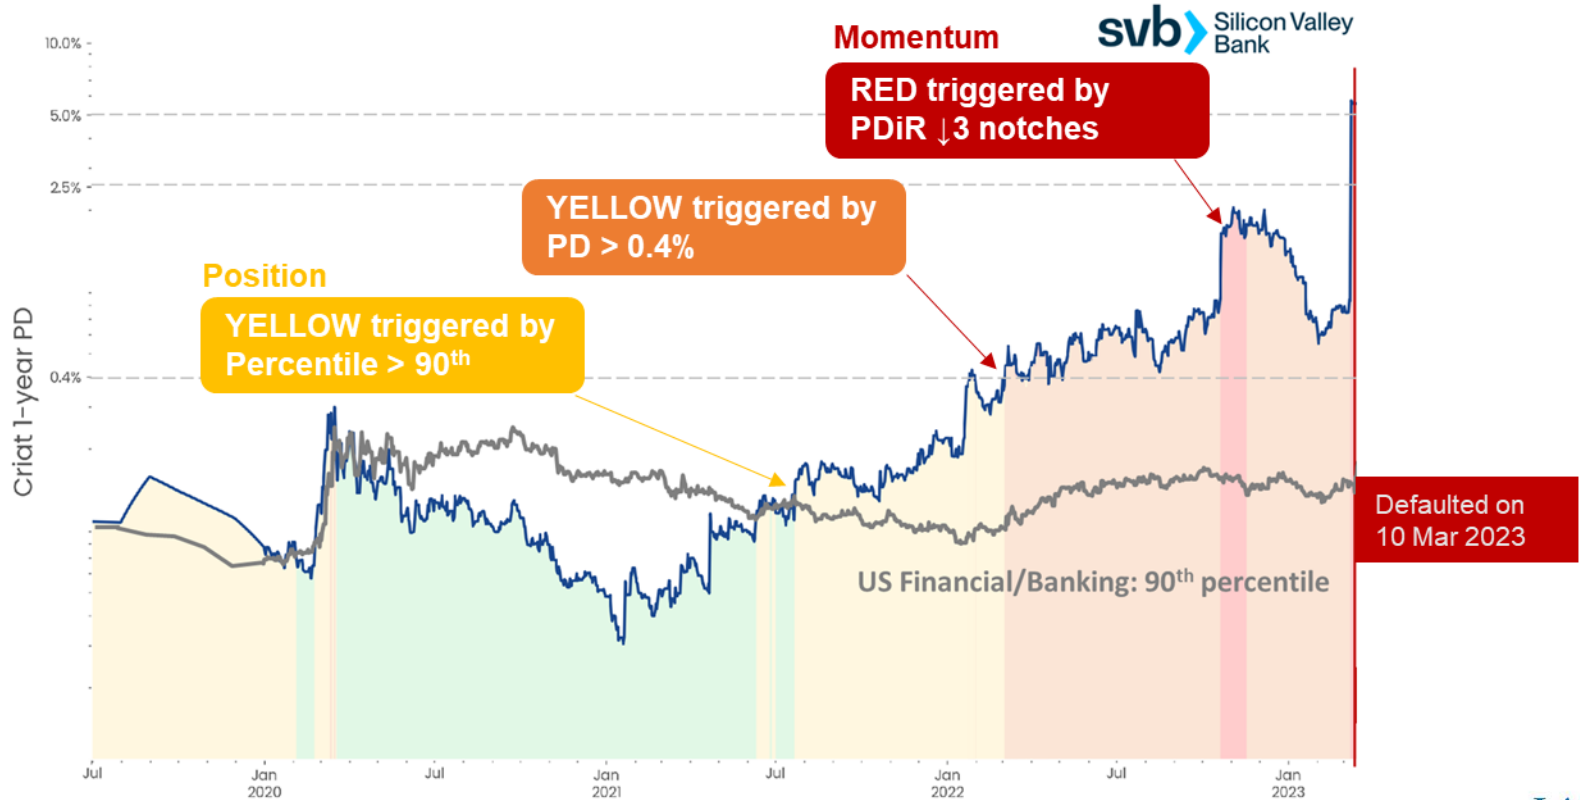

**IACPM and RMI
Credit Portfolio Management Educational
Workshop
August 1, 2023**

www.iacpm.org

Miao Weimin
Co-founder & CEO
Criat

EWS: Forward-looking PD works, but ...

Source: Criat

EWS improved by PD Position and Momentum

Source: Criat

Effective EWS is earlier than price

US industrials vs. US other sectors

Forecast

— Median: United States - Industrials
 — Median: United States - Consumer Discretionary
 — Median: United States - Technology
 — Median: United States - Utilities
— Median: United States - Financials/Banking