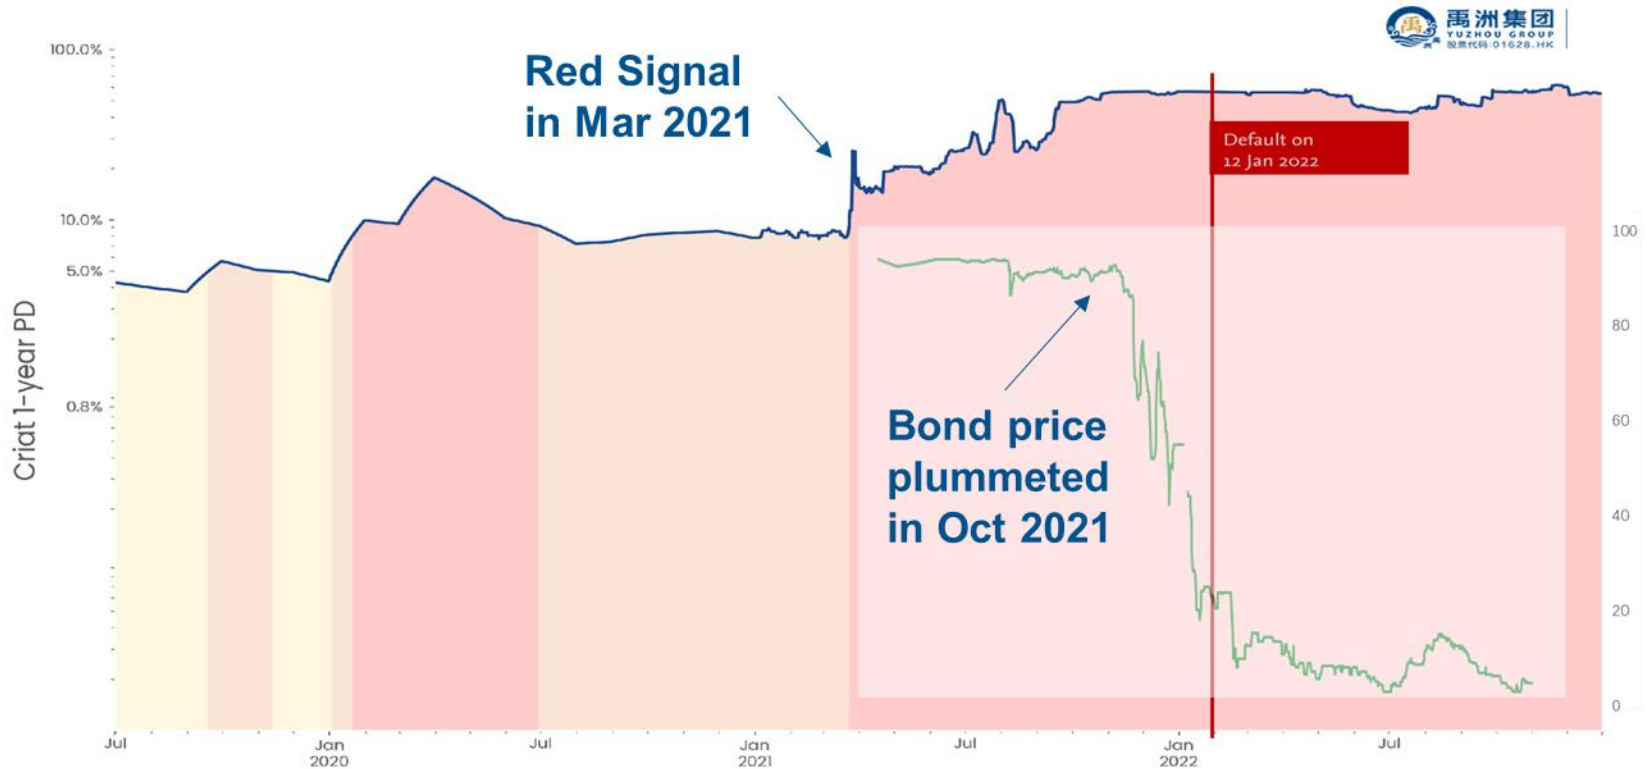

Effective EWS is earlier than price